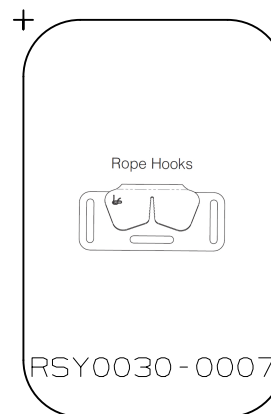

Rope Hooks

RSY0030-0007